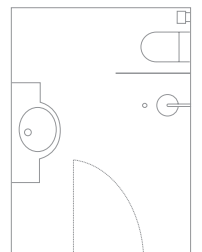

GROHE Costa L

Combining state-of-the-art design with quality materials, Costa L has everything that really counts in a faucet. Durable Lifelong headparts in the ergonomically shaped metal handles deliver effortless and precise handling, while **GROHE StarLight®** technology ensures a life-long, pristine chrome finish. Offering a range of typologies for all draw-off points, Costa L will complement every style of bathroom décor.

For more information please visit: www.grome.com

21.375.001
Costa L
Basin mixer

Tier
G3

Finish
Chrome