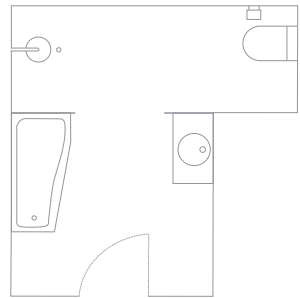

GROHE Avina NEW

The new Avina collection is a modern interpretation of the classic GROHE faucet and features a refreshed take on the tri-spoke handle – a design element that can be found in our Allure and Atrio ranges. Adhering to the new GROHE design philosophy, the solid metal handles have been carefully designed to balance a modern aesthetic with ergonomics – a harmonious unification of beauty and functionality. For smooth operation, the collection features premium GROHE Carbodur® headparts – ensuring a lifetime of carefree use.

For more information please visit: www.grome.com

Enhanced with **GROHE StarLight®** technology – for a sparkling chrome finish – the Avina collection redefines classic within its sector. Its attractive profile and timeless design will match any interior scheme and is available for a number of draw-off points.