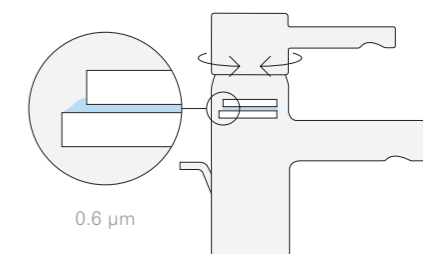

GROHE SilkMove®

When it comes to smooth operation, GROHE faucets are a cut above the rest. Our unique cartridges are manufactured in-house from an advanced ceramic alloy, and coated with a special Teflon lubricant. As a result, GROHE SilkMove® technology ensures a lifetime of maintenance-free comfort and reliability, while an extra generous operating angle means that temperature change from hot to cold is a smooth, gradual and precise process.