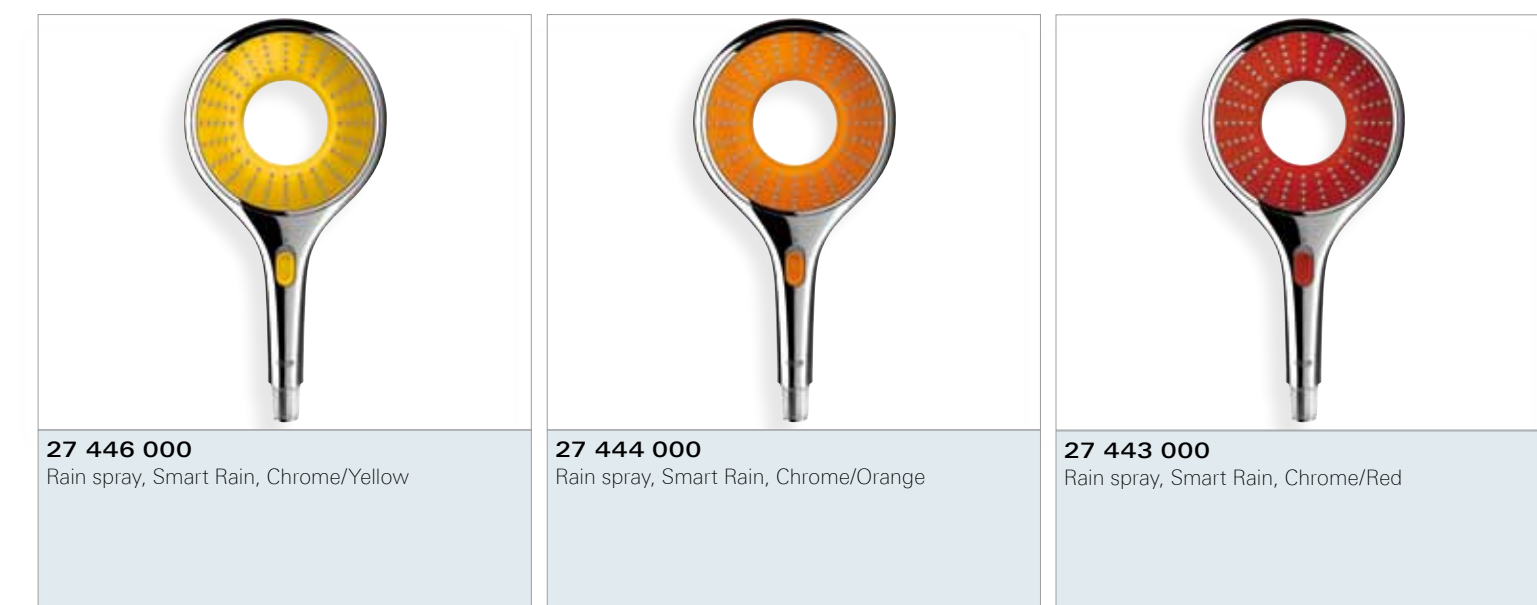

GROHE RAINSHOWER® NATURAL COLOURS COLLECTION

The Natural Colours Collection is the new edition of the award-winning GROHE Rainshower® Icon. From Sheer Marble to Misty Slate, we have carefully selected a palette of six natural colours, which complements popular architectural materials and will help to coordinate the aesthetic concept of the bathroom.

GROHE RAINSHOWER® WATERCOLOURS COLLECTION

Offered in a mouthwatering palette of six colours, the 145 mm diameter GROHE Rainshower® WaterColours hand shower is an easy and quick way to renovate a bathroom. The GROHE Rainshower® WaterColours Collection takes the award-winning halo-shaped design of Rainshower® Icon to the next level. Precise engineering of the shower jets and GROHE DreamSpray® technology ensure the central water jets converge to create a full spray – for perfect delivery of the Rain spray pattern. The EcoButton on the shower handle enables effortless, fingertip water saving whenever you need it. Simply slide the button and reduce the water used by up to 40%.

Rain spray
Wide and luxurious – a soft, delicate pattern to soothe the skin. Mimicking warm summer rain, the spray provides a full and even coverage.

Smart Rain spray
All the features and benefits of our authentic Rain spray but with a reduced flow. A smart pattern that uses less water to deliver full showering enjoyment.