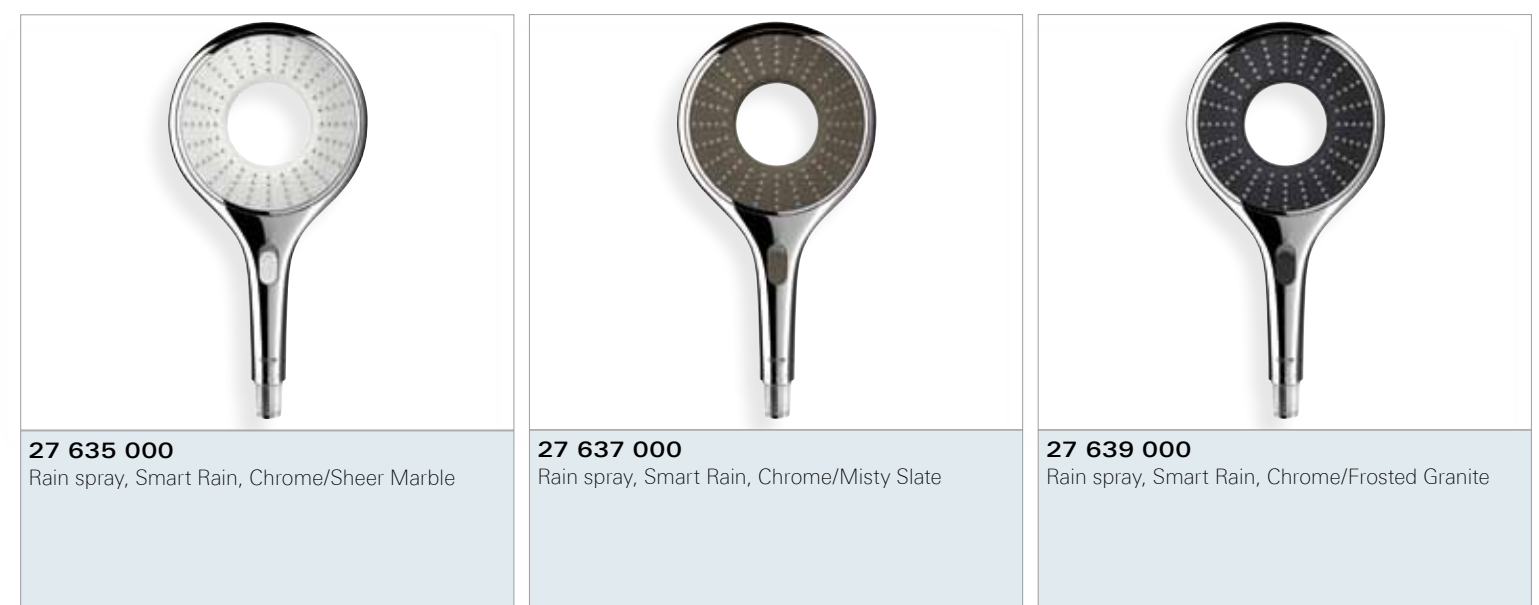

GROHE RAINSHOWER® NATURAL COLOURS COLLECTION

The Natural Colours Collection is the new edition of the award-winning GROHE Rainshower® Icon. From Sheer Marble to Misty Slate, we have carefully selected a palette of six natural colours, which complements popular architectural materials and will help to coordinate the aesthetic concept of the bathroom.

Rain spray
Wide and luxurious – a soft, delicate pattern to soothe the skin. Mimicking warm summer rain, the spray provides a full and even coverage.

Smart Rain spray
All the features and benefits of our authentic Rain spray but with a reduced flow. A smart pattern that uses less water to deliver full showering enjoyment.

GROHE RAINSHOWER® WATERCOLOURS COLLECTION

Offered in a mouthwatering palette of six colours, the 145 mm diameter GROHE Rainshower® WaterColours hand shower is an easy and quick way to renovate a bathroom. The GROHE Rainshower® WaterColours Collection takes the award-winning halo-shaped design of Rainshower® Icon to the next level. Precise engineering of the shower jets and GROHE DreamSpray® technology ensure the central water jets converge to create a full spray – for perfect delivery of the Rain spray pattern. The EcoButton on the shower handle enables effortless, fingertip water saving whenever you need it. Simply slide the button and reduce the water used by up to 40%.