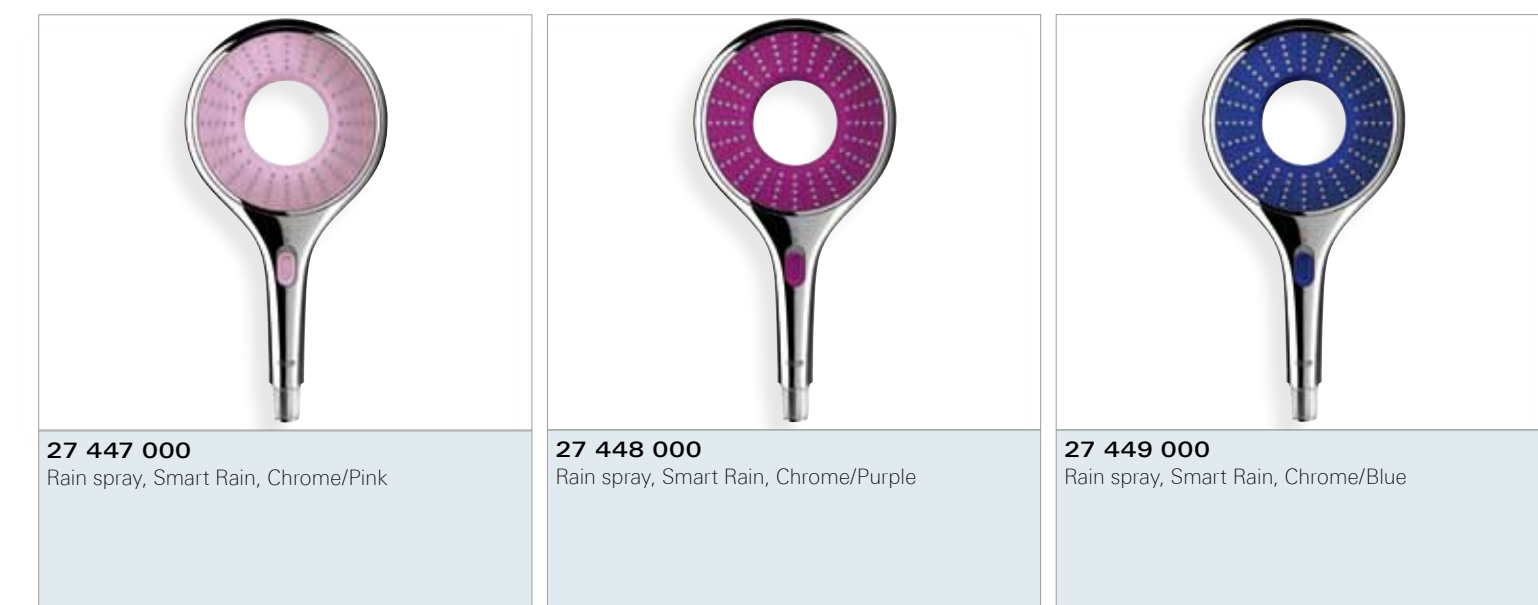

GROHE RAINSHOWER® NATURAL COLOURS COLLECTION

The Natural Colours Collection is the new edition of the award-winning GROHE Rainshower® Icon. From Sheer Marble to Misty Slate, we have carefully selected a palette of six natural colours, which complements popular architectural materials and will help to coordinate the aesthetic concept of the bathroom.

Rain spray
Wide and luxurious – a soft, delicate pattern to soothe the skin. Mimicking warm summer rain, the spray provides a full and even coverage.

Smart Rain spray
All the features and benefits of our authentic Rain spray but with a reduced flow. A smart pattern that uses less water to deliver full showering enjoyment.

GROHE RAINSHOWER® WATERCOLOURS COLLECTION

Offered in a mouthwatering palette of six colours, the 145 mm diameter GROHE Rainshower® WaterColours hand shower is an easy and quick way to renovate a bathroom. The GROHE Rainshower® WaterColours Collection takes the award-winning halo-shaped design of Rainshower® Icon to the next level. Precise engineering of the shower jets and GROHE DreamSpray® technology ensure the central water jets converge to create a full spray – for perfect delivery of the Rain spray pattern. The EcoButton on the shower handle enables effortless, fingertip water saving whenever you need it. Simply slide the button and reduce the water used by up to 40%.