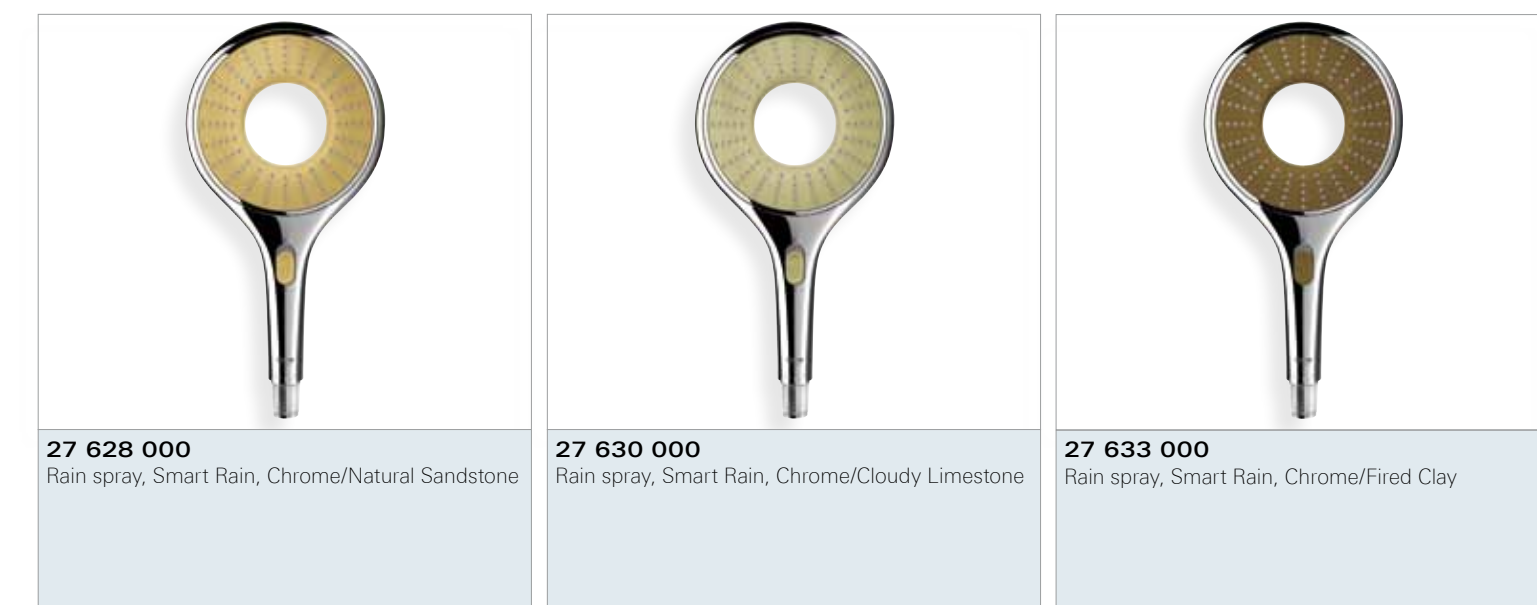

GROHE RAINSHOWER® NATURAL COLOURS COLLECTION

The Natural Colours Collection is the new edition of the award-winning GROHE Rainshower® Icon. From Sheer Marble to Misty Slate, we have carefully selected a palette of six natural colours, which complements popular architectural materials and will help to coordinate the aesthetic concept of the bathroom.

Rain spray
Wide and luxurious – a soft, delicate pattern to soothe the skin. Mimicking warm summer rain, the spray provides a full and even coverage.

Smart Rain spray
All the features and benefits of our authentic Rain spray but with a reduced flow. A smart pattern that uses less water to deliver full showering enjoyment.

GROHE RAINSHOWER® WATERCOLOURS COLLECTION

Offered in a mouthwatering palette of six colours, the 145 mm diameter GROHE Rainshower® WaterColours hand shower is an easy and quick way to renovate a bathroom. The GROHE Rainshower® WaterColours Collection takes the award-winning halo-shaped design of Rainshower® Icon to the next level. Precise engineering of the shower jets and GROHE DreamSpray® technology ensure the central water jets converge to create a full spray – for perfect delivery of the Rain spray pattern. The EcoButton on the shower handle enables effortless, fingertip water saving whenever you need it. Simply slide the button and reduce the water used by up to 40%.