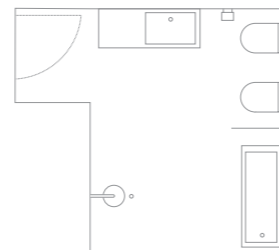

GROHE Quadra

Featuring an ergonomically loop-shaped lever, the streamlined profile of Quadra makes a bold iconic statement. A fully-integrated mousseur maintains the purity of the design, delivering comfort to the user and clarity to the bathing space. Soft radii reflect the move towards products that adhere to a Minimalist aesthetic, bringing a human element to their design and the spaces in which they are used.