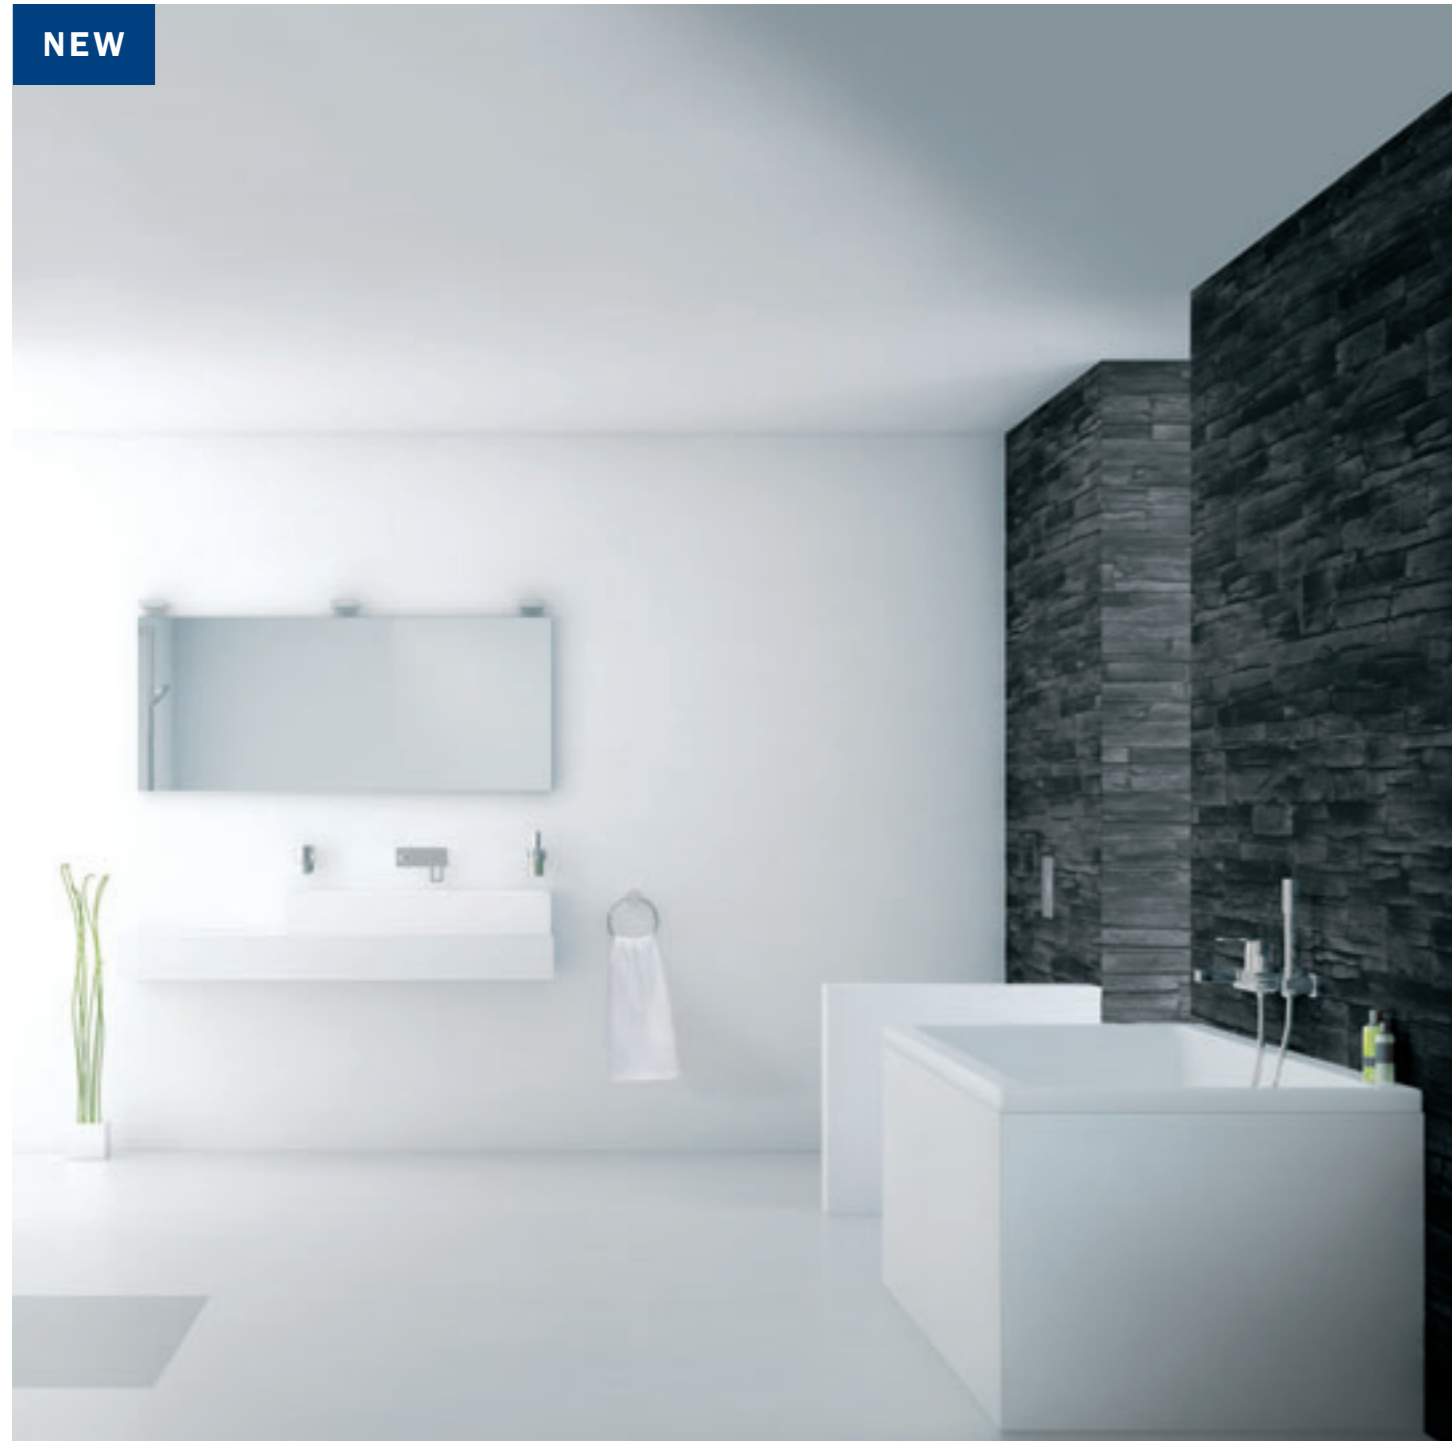

NEW

Architecture, fashion and lifestyle trends all play a role in the evolution of interior spaces – a cross-pollination of design styles and references which influences the way we live. The creation of hybrid spaces is yet another way of communicating our personality and beliefs to those around us.

GROHE Quadra

Featuring an ergonomically loop-shaped lever, the streamlined profile of Quadra makes a bold iconic statement. A fully-integrated mousseur maintains the purity of the design, delivering comfort to the user and clarity to the bathing space. Soft radii reflect the move towards products that adhere to a Minimalist aesthetic, bringing a human element to their design and the spaces in which they are used.

For more information please visit: www.grome.com