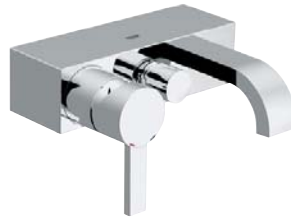

Allure

Single-lever basin mixer 1/2"
32 144

- Single hole installation
- Pop-up waste set 1 1/4"
- Flexible connection hoses
- Available for free-standing basins
- **GROHE SilkMove®**
- **GROHE StarLight®**

Single-lever bath mixer 1/2"
32 148

- Wall mounted
- Automatic diverter: bath / shower
- Integrated non-return valve in 1/2" shower outlet
- Flat wall installation with covered unions
- Protected against backflow
- **GROHE SilkMove®**
- **GROHE StarLight®**

Single-lever basin mixer 1/2"
32 146

- Single hole installation
- U-spout
- Pop-up waste set 1 1/4"
- Flexible connection hoses
- Available for free-standing basins
- **GROHE SilkMove®**
- **GROHE StarLight®**

3-hole basin mixer 1/2"
20 143

- With a plate
- Carbodur ceramic headpart 1/2", 180°
- Pressure-proof, flexible connection hoses between spout and side valves
- Pop-up waste set 1 1/4"
- **GROHE StarLight®**