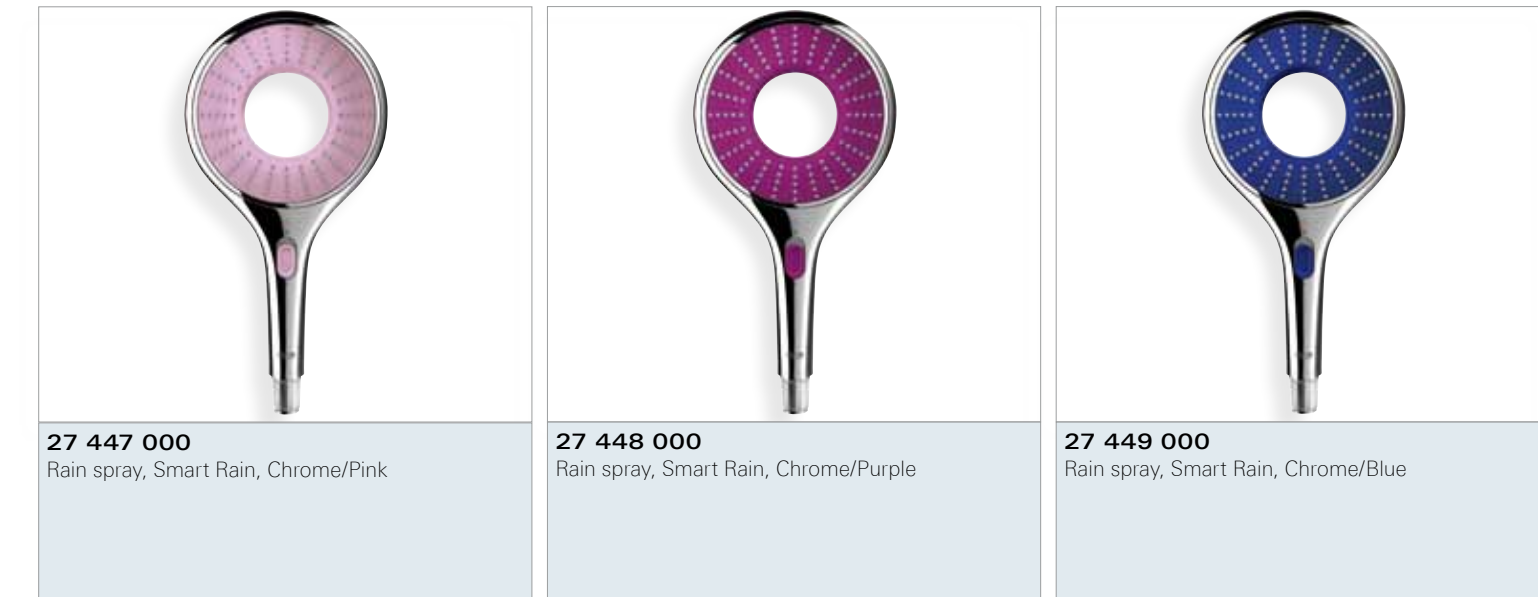

GROHE RAINSHOWER® NATURAL COLOURS COLLECTION

The Natural Colours Collection is the new edition of the award-winning GROHE Rainshower® Icon. From Sheer Marble to Misty Slate, we have carefully selected a palette of six natural colours, which complements popular architectural materials and will help to coordinate the aesthetic concept of the bathroom.

Rain spray
Wide and luxurious – a soft, delicate pattern to soothe the skin. Mimicking warm summer rain, the spray provides a full and even coverage.

Smart Rain spray
All the features and benefits of our authentic Rain spray but with a reduced flow. A smart pattern that uses less water to deliver full showering enjoyment.

GROHE RAINSHOWER® WATERCOLOURS COLLECTION

Offered in a mouthwatering palette of six colours, the 145 mm diameter GROHE Rainshower® WaterColours hand shower is an easy and quick way to renovate a bathroom. The GROHE Rainshower® WaterColours Collection takes the award-winning halo-shaped design of Rainshower® Icon to the next level. Precise engineering of the shower jets and GROHE DreamSpray® technology ensure the central water jets converge to create a full spray – for perfect delivery of the Rain spray pattern. The EcoButton on the shower handle enables effortless, fingertip water saving whenever you need it. Simply slide the button and reduce the water used by up to 40%.