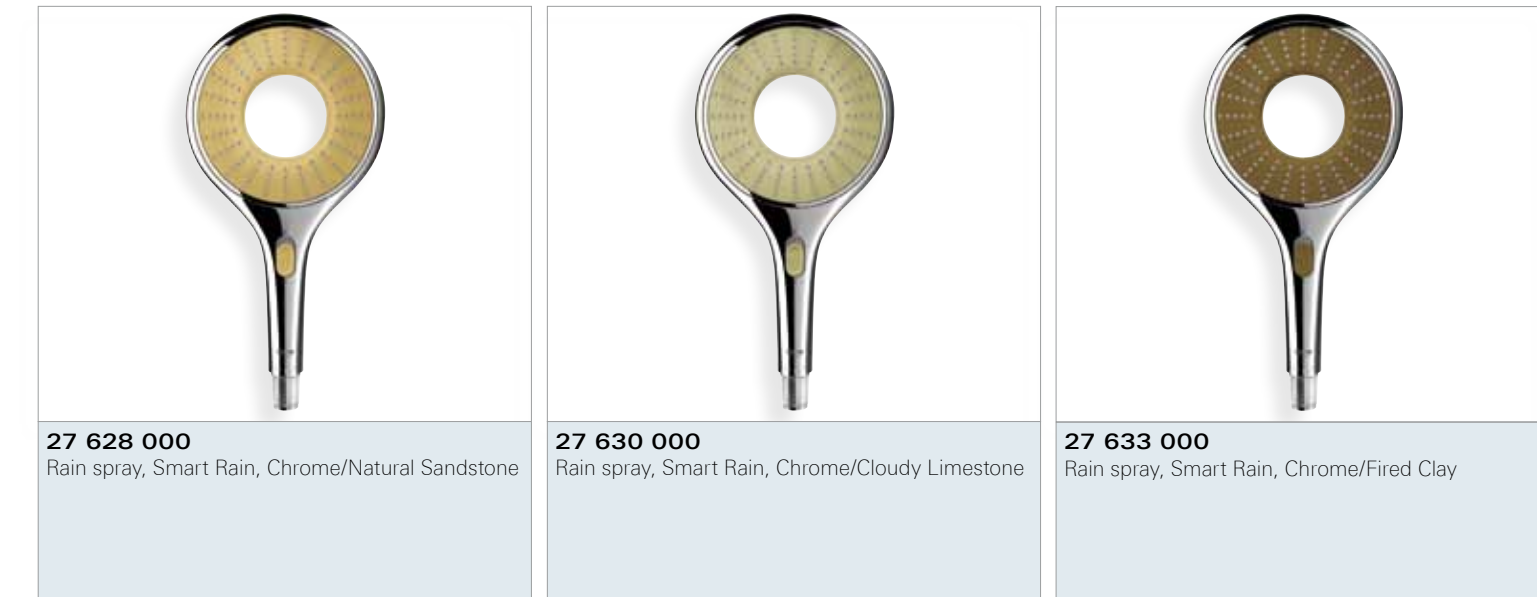

GROHE RAINSHOWER® NATURAL COLOURS COLLECTION

The Natural Colours Collection is the new edition of the award-winning GROHE Rainshower® Icon. From Sheer Marble to Misty Slate, we have carefully selected a palette of six natural colours, which complements popular architectural materials and will help to coordinate the aesthetic concept of the bathroom.

Rain spray
Wide and luxurious – a soft, delicate pattern to soothe the skin. Mimicking warm summer rain, the spray provides a full and even coverage.

Smart Rain spray
All the features and benefits of our authentic Rain spray but with a reduced flow. A smart pattern that uses less water to deliver full showering enjoyment.

GROHE RAINSHOWER® WATERCOLOURS COLLECTION

Offered in a mouthwatering palette of six colours, the 145 mm diameter GROHE Rainshower® WaterColours hand shower is an easy and quick way to renovate a bathroom. The GROHE Rainshower® WaterColours Collection takes the award-winning halo-shaped design of Rainshower® Icon to the next level. Precise engineering of the shower jets and GROHE DreamSpray® technology ensure the central water jets converge to create a full spray – for perfect delivery of the Rain spray pattern. The EcoButton on the shower handle enables effortless, fingertip water saving whenever you need it. Simply slide the button and reduce the water used by up to 40%.