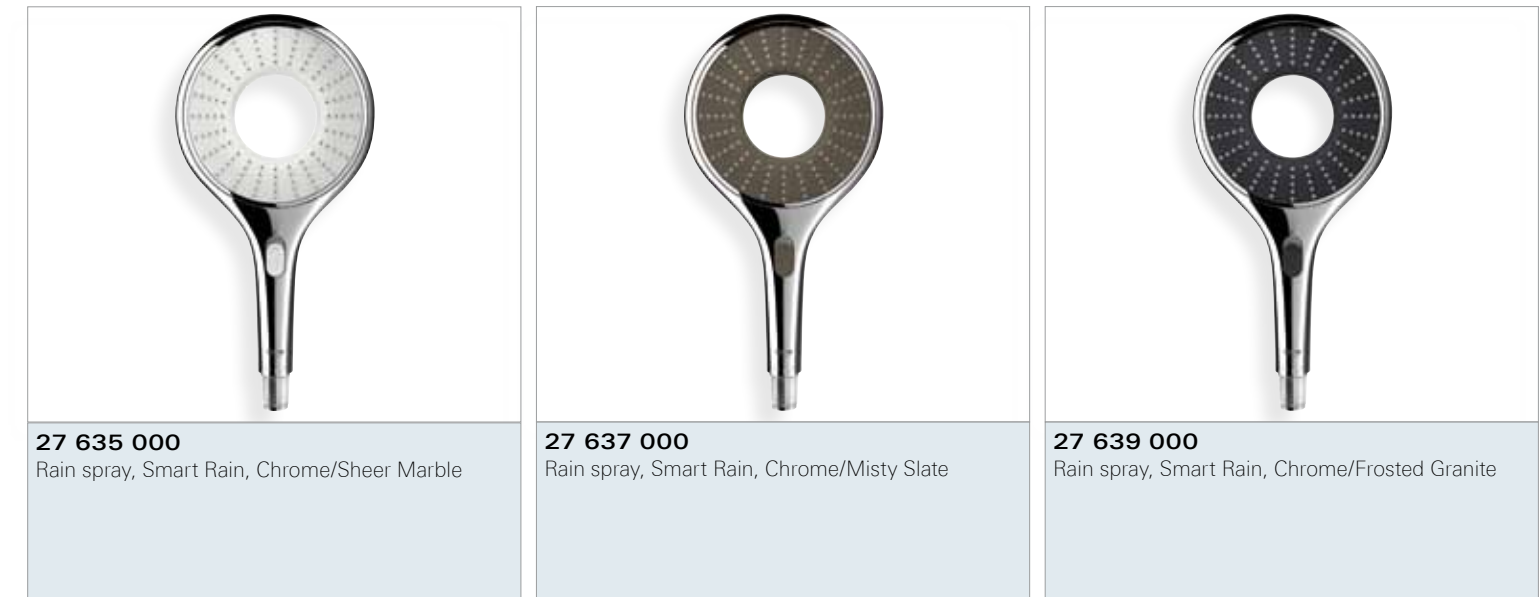

GROHE RAINSHOWER® NATURAL COLOURS COLLECTION

The Natural Colours Collection is the new edition of the award-winning GROHE Rainshower® Icon. From Sheer Marble to Misty Slate, we have carefully selected a palette of six natural colours, which complements popular architectural materials and will help to coordinate the aesthetic concept of the bathroom.

Rain spray
Wide and luxurious – a soft, delicate pattern to soothe the skin. Mimicking warm summer rain, the spray provides a full and even coverage.

Smart Rain spray
All the features and benefits of our authentic Rain spray but with a reduced flow. A smart pattern that uses less water to deliver full showering enjoyment.

GROHE RAINSHOWER® WATERCOLOURS COLLECTION

Offered in a mouthwatering palette of six colours, the 145 mm diameter GROHE Rainshower® WaterColours hand shower is an easy and quick way to renovate a bathroom. The GROHE Rainshower® WaterColours Collection takes the award-winning halo-shaped design of Rainshower® Icon to the next level. Precise engineering of the shower jets and GROHE DreamSpray® technology ensure the central water jets converge to create a full spray – for perfect delivery of the Rain spray pattern. The EcoButton on the shower handle enables effortless, fingertip water saving whenever you need it. Simply slide the button and reduce the water used by up to 40%.