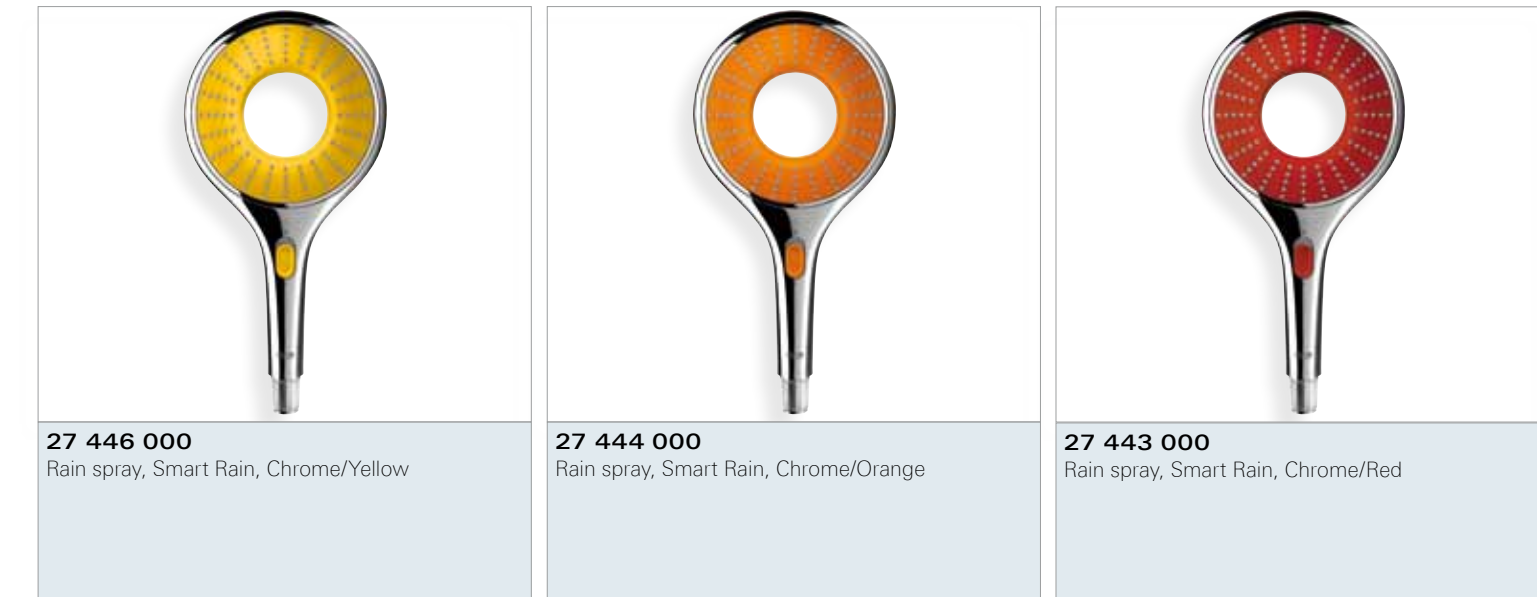

GROHE RAINSHOWER® NATURAL COLOURS COLLECTION

The Natural Colours Collection is the new edition of the award-winning GROHE Rainshower® Icon. From Sheer Marble to Misty Slate, we have carefully selected a palette of six natural colours, which complements popular architectural materials and will help to coordinate the aesthetic concept of the bathroom.

Rain spray
Wide and luxurious – a soft, delicate pattern to soothe the skin. Mimicking warm summer rain, the spray provides a full and even coverage.

Smart Rain spray
All the features and benefits of our authentic Rain spray but with a reduced flow. A smart pattern that uses less water to deliver full showering enjoyment.

GROHE RAINSHOWER® WATERCOLOURS COLLECTION

Offered in a mouthwatering palette of six colours, the 145 mm diameter GROHE Rainshower® WaterColours hand shower is an easy and quick way to renovate a bathroom. The GROHE Rainshower® WaterColours Collection takes the award-winning halo-shaped design of Rainshower® Icon to the next level. Precise engineering of the shower jets and GROHE DreamSpray® technology ensure the central water jets converge to create a full spray – for perfect delivery of the Rain spray pattern. The EcoButton on the shower handle enables effortless, fingertip water saving whenever you need it. Simply slide the button and reduce the water used by up to 40%.